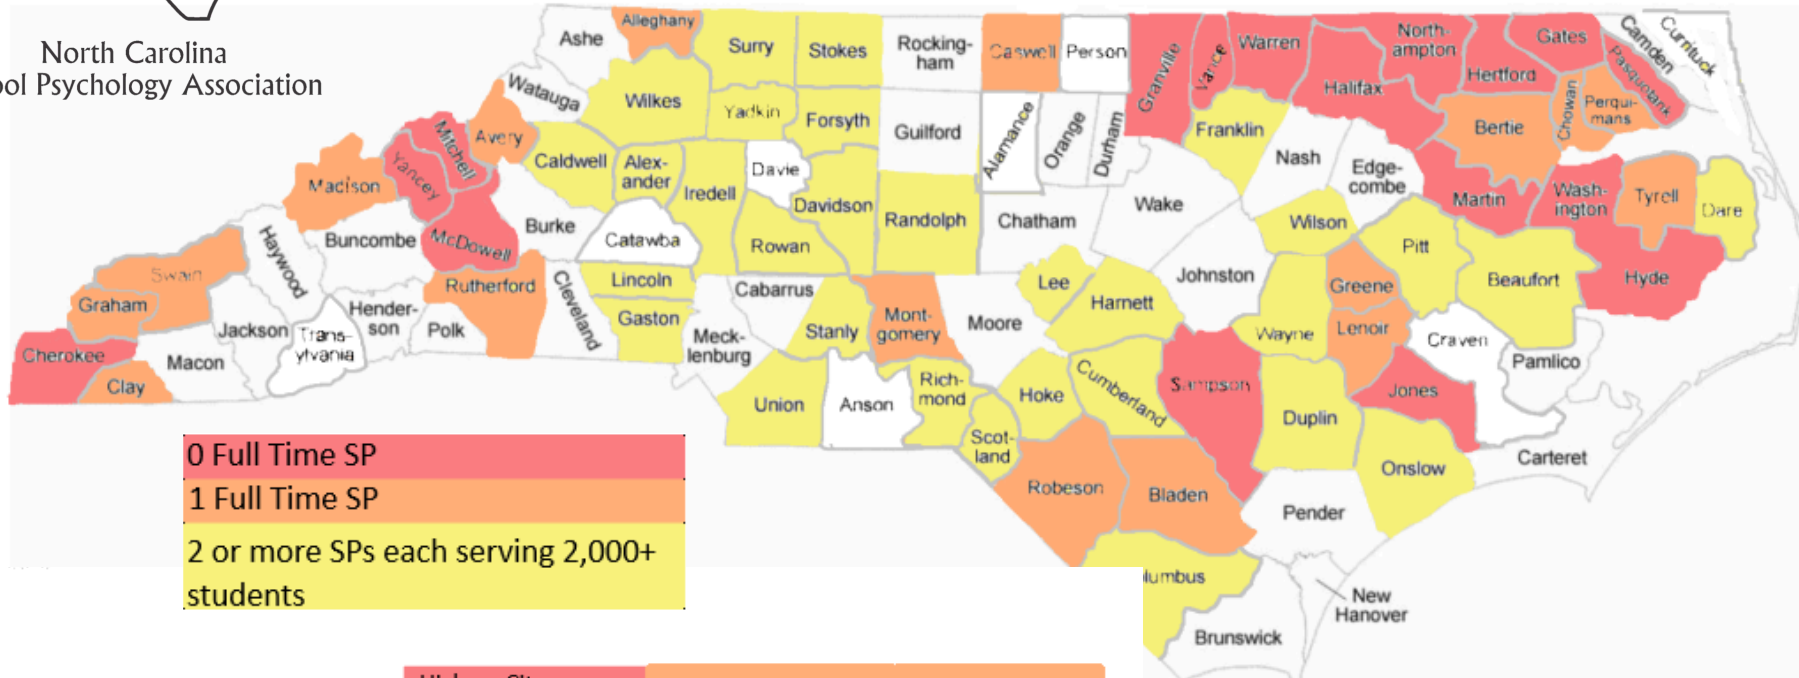

North Carolina
School Psychology Association

NC School Districts that are Significantly Understaffed with School Psychologists

Asheville City	Kannapolis City	Hickory City	Newton Conover City	Whiteville City
Lexington City	Thomasville City	Roanoke Rapids	Weldon City	Mooresville Graded
Chapel Hill-Carrboro	Asheboro City	Clinton City	Elkin City	Mt. Airy City