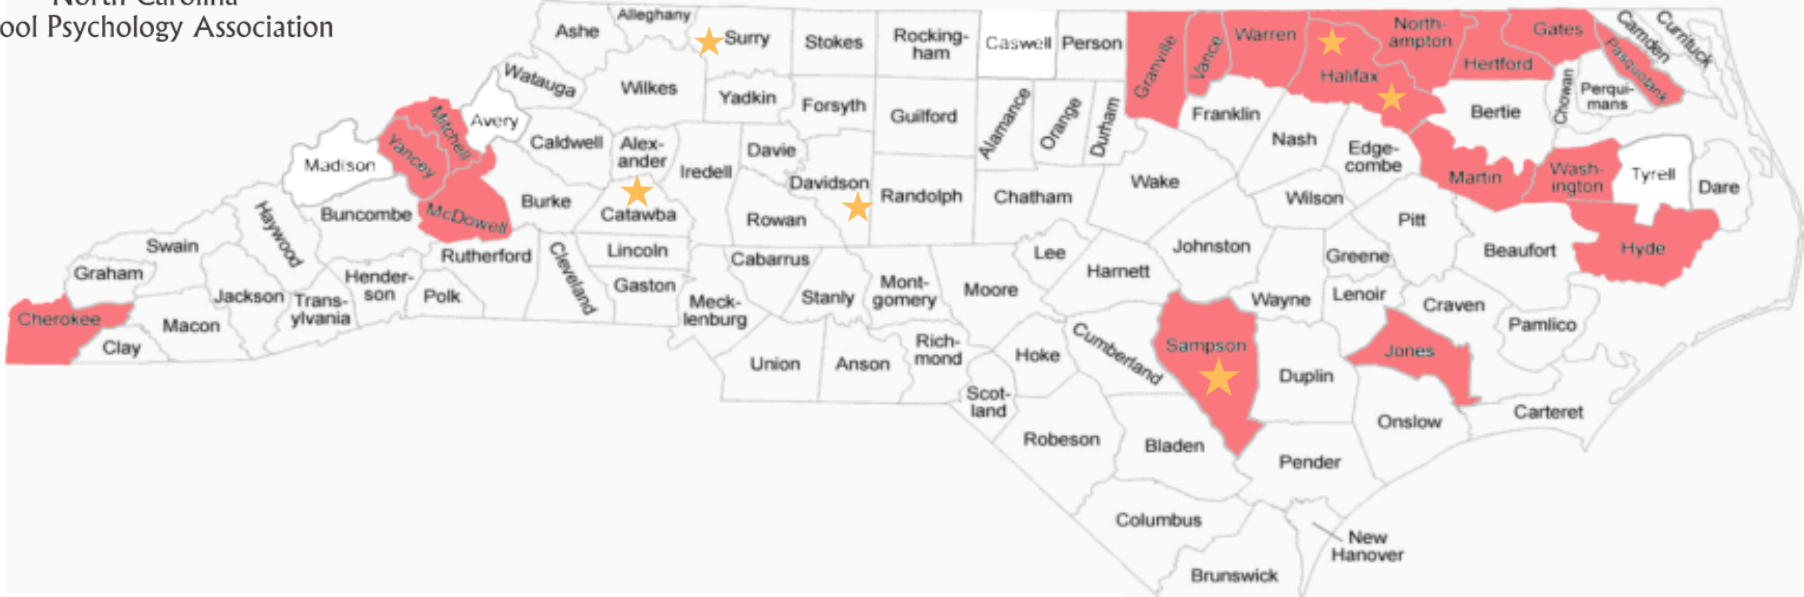

North Carolina
School Psychology Association

23 NC School Districts with Zero (0) Full-Time Employed School Psychologists

Asheville City	Kannapolis City	Hickory City ★	Newton Conover City	Whiteville City
Lexington City	Thomasville City ★	Roanoke Rapids ★	Weldon City ★	Mooresville Graded
Chapel Hill-Carrboro	Asheboro City	Clinton City ★	Elkin City ★	Mt. Airy City