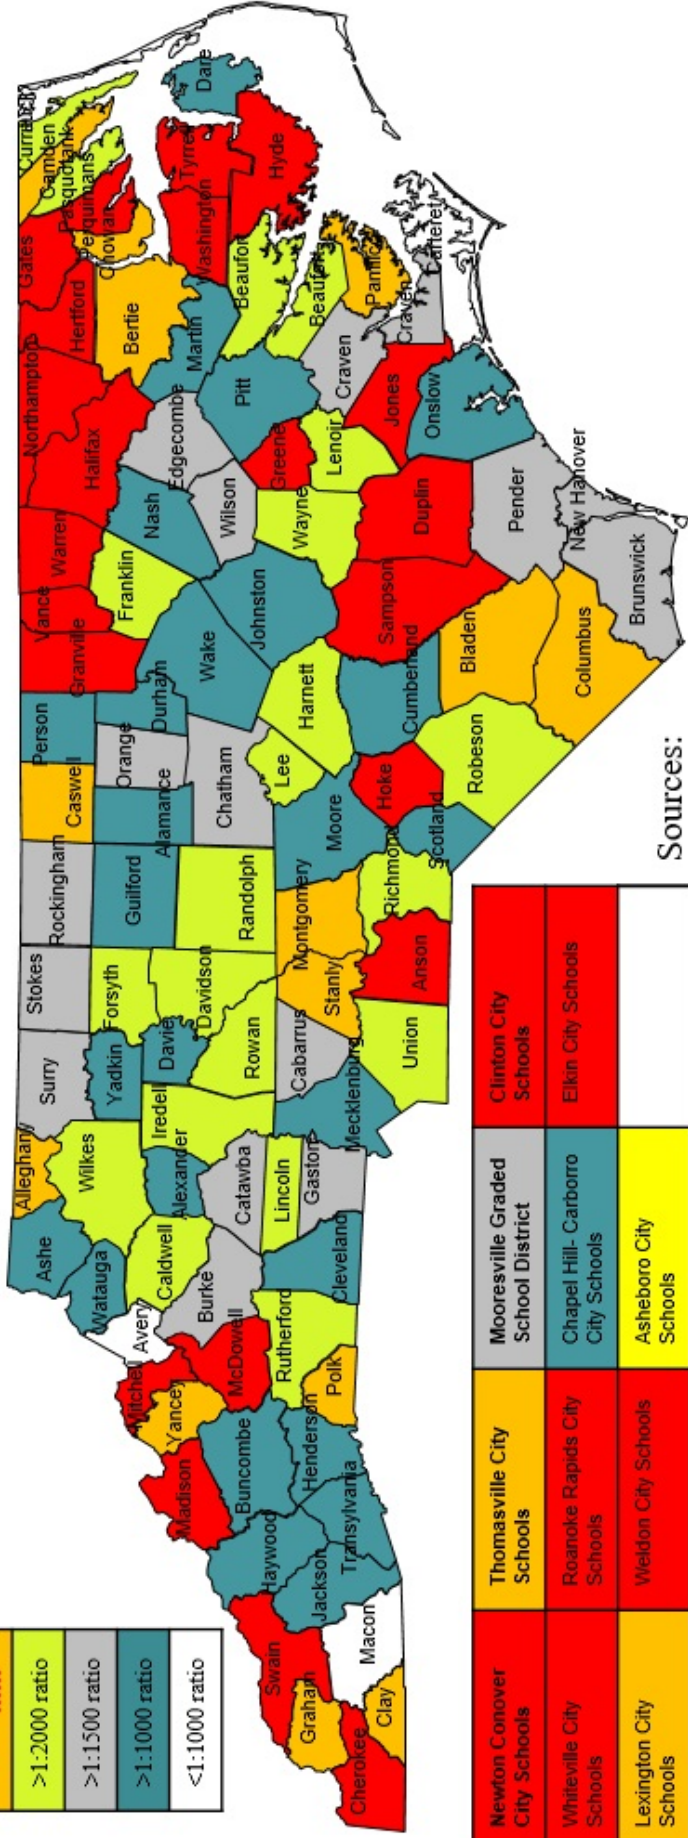

NC Public School Units, Color-Coded by High Need for School Psychologists Recruitment and Retention

Sources:

NCDPI Business Office Report, January 2021
 ADM for 2020-2021 Month 2, as reported by NCDPI

Asheville City Schools	Newton Conover City Schools	Thomasville City Schools	Mooreville Graded School District	Clinton City Schools
Kannapolis City Schools	Whiteville City Schools	Roanoke Rapids City Schools	Chapel Hill- Carboro City Schools	Elkin City Schools
Hickory City Schools	Lexington City Schools	Weldon City Schools	Asheboro City Schools	