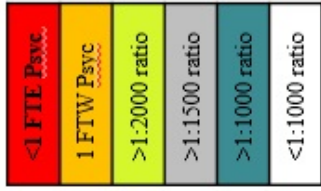

NC Public School Units, Color-Coded by High Need for School Psychologists Recruitment and Retention

Sources:

NCDPI Business Office Report, January 2021
 ADM for 2020-2021 Month 2, as reported by NCDPI

Asheville City Schools	Newton Conover City Schools	Thomasville City Schools	Mooreville Graded School District	Clinton City Schools
Kannapolis City Schools	Whiteville City Schools	Roanoke Rapids City Schools	Chapel Hill- Carboro City Schools	Elkin City Schools
Hickory City Schools	Lexington City Schools	Weldon City Schools	Asheboro City Schools	